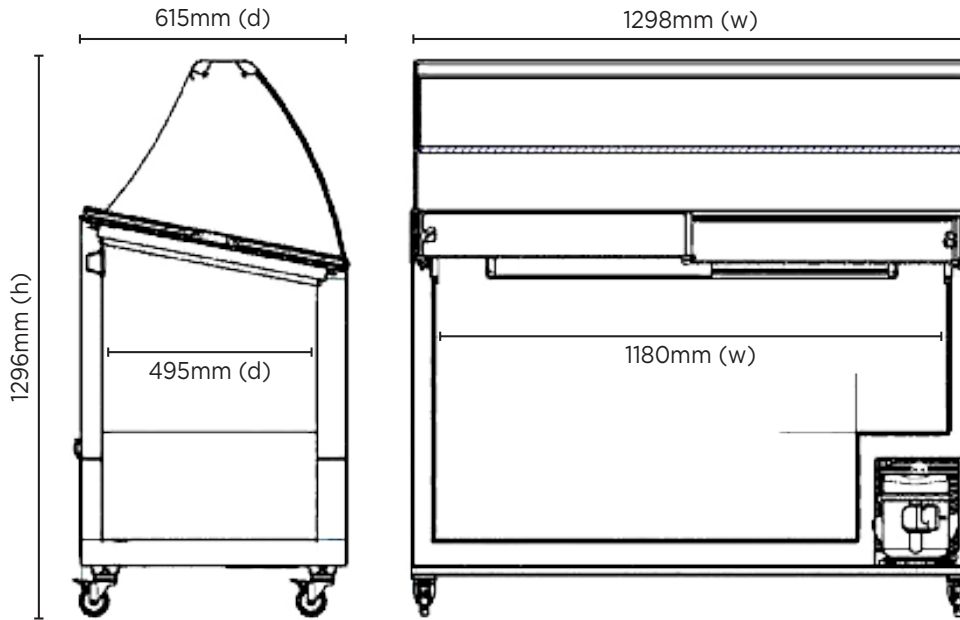

GD0007S | Chest Freezer Gelato Display

Gelato Displays

GD0007S

**CHEST FREEZER
GELATO DISPLAY**

Curved canopy offers greater visibility while maintaining hygiene

Includes 7 plastic 5L tubs

Castors make movement & placement easy

GD0007S | Chest Freezer Gelato Display

Gelato Displays

Tub Support Framework

SPECIFICATIONS

| | |
|-------------------------|------------------------|
| Part Number | 3735262 |
| Capacity | 352L |
| Temp. Range (°C) | -22 to -12°C |
| Max. Ambient Temp. (°C) | 35°C |
| Refrigeration Power | 300W |
| Energy Consumption | 4.9kWh/24h |
| Current | 2.3A |
| Gross Weight | 81kg |
| Packaged Dimensions | 1330 x 680 x 980 mm |
| Refrigerant | R404a |
| Plug Supplied | Yes, 1 x 10A |
| Plug Location | Compressor Compartment |
| Main Light | Fluorescent |
| No. of lids | 2, Sliding |
| Canopy | Yes |
| Door Lock | Yes |
| Tubs | 7 |

| | |
|-----------------------------|------------------------------|
| Rear Storage | No |
| Tubs in Storage | 7 |
| Door Swing Dimensions | N/A |
| Total Height with Door Open | N/A |
| Automatic Defrost System | No |
| Colour | White |
| Castors | Yes |
| Warranty | Yes, 1 year parts & warranty |
| Warranty Service | Bromic Extra Care |

DIMENSIONS

| | External (mm) |
|--------|---------------|
| Width | 1298 |
| Depth | 615 |
| Height | 1296 |

| | Internal (mm) |
|--------|---------------|
| Width | 1180 |
| Depth | 495 |
| Height | 708 |