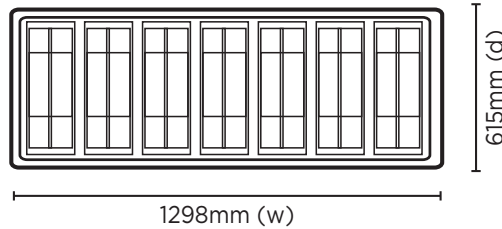

GD0007S | Chest Freezer Gelato Display

Gelato Displays

GD0007S

**CHEST FREEZER
GELATO DISPLAY**

Curved canopy offers greater visibility while maintaining hygiene

Includes 7 plastic 5L tubs

Castors make movement & placement easy

GD0007S | Chest Freezer Gelato Display

Gelato Displays

Tub Support Framework

SPECIFICATIONS

| | |
|-------------------------|------------------------|
| Part Number | 3735262 |
| Capacity | 352L |
| Temp. Range (°C) | -22 to -12°C |
| Max. Ambient Temp. (°C) | 35°C |
| Refrigeration Power | 300W |
| Energy Consumption | 4.9kWh/24h |
| Current | 2.3A |
| Gross Weight | 81kg |
| Packaged Dimensions | 1330 x 680 x 980 mm |
| Refrigerant | R404a |
| Plug Supplied | Yes, 1 x 10A |
| Plug Location | Compressor Compartment |
| Main Light | Fluorescent |
| No. of lids | 2, Sliding |
| Canopy | Yes |
| Door Lock | Yes |
| Tubs | 7 |

DIMENSIONS

| | External (mm) |
|--------|---------------|
| Width | 1298 |
| Depth | 615 |
| Height | 1296 |

| | Internal (mm) |
|--------|---------------|
| Width | 1180 |
| Depth | 495 |
| Height | 708 |